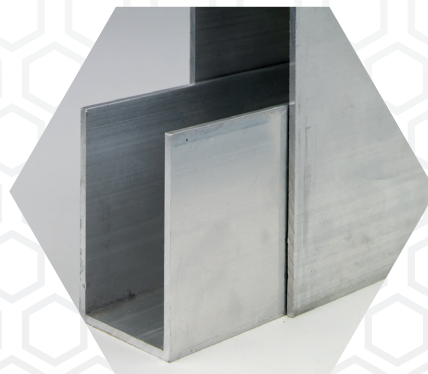

# Adjustable Recessed Base

Adjustable,  
aluminium floor  
track

Recessed base is a two part floor track system that allows for adjustable heights. It provides a solid, level and flush interface between wall and floor.