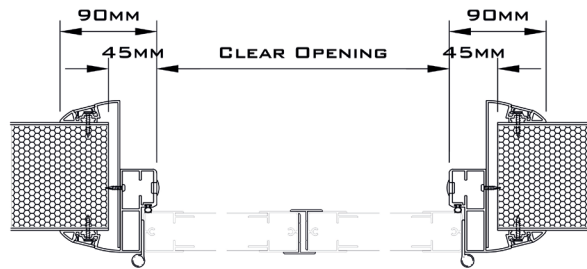

Clamp Frame Door

- Single or double leaf semi flush doors
- Clamp frame to suit panel thickness
- Stainless steel handles and accessories
- Range of vision panels, styles, sizes, interlocks and other accessories

Summary Specification

Overall Thickness	50mm
Clear Width & Height	Made to order
Dimensions	Made to order. Leaf thickness 50mm
Finish	PVC/powder coat
Vision Panel	Glazed 6mm glass, single or double glazed, standard dimensions: 300mmx400mm, 400mmx600mm, 500mmx800mm - other sizes by special request. Half glass door leaf option also available
Drop Seal	Drop seal fitted as standard
Standard Furniture	Surface mounted door closer Nylon/stainless steel/steel handles Stainless steel non-flush mount hinges and screw-in flush strike plate
Thickness	50mm
Dimensions	Made to order
Material	Silver anodised or aluminium extruded flush frame
Seal	Silicone, PVC or EPDF gasket bounded to surround

Puracore®

Puracore, 3 Portview Road, Avonmouth, Bristol, Avon, BS11 9LQ, United Kingdom

T +44 (0) 117 316 7025

E sales@puracore.com

W www.puracore.com