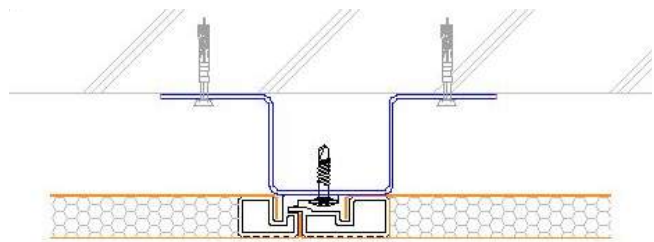

## Puracore® 17.5mm Aluminium Honeycomb Ceiling Liner Panel

**Option 1 - Direct fix to ceiling**

**Option 2 - Batten fix to ceiling**

17.5mm liner panels can be installed direct to ceiling or batten fix to ceiling.

Panels are simply drilled and screwed into the ceiling through the special Male Edge on the panels. Another panel is then fixed into this joint, covering the screw.

### Summary Specification

Thickness	17.5mm
Standard Dimensions	2500/3000mm x 1200mm
Core	16.3mm Thick 3/4" Aluminium Honeycomb 3003 Grade
Facing Skin	0.5mm Galvanised Steel Substrate with Specified Finish/ Stainless-steel/Aluminium Powder Coat
Finish For Galvanised Steel Substrate	PVC Laminate / Polyester Painted / Primer / P.E.T
Adhesive	2 pack solvent free adhesive @ 300g/m <sup>2</sup> per face
Weight	10.66 kg/m <sup>2</sup>
Max. Length	3000 mm
Joint	Interlocking edge extrusion to long sides secret fix. 4 sided extrusion option to allow stacking of panels for heights above 3000mm
Fire Resistance	Class 'O'
FM Approval	4882