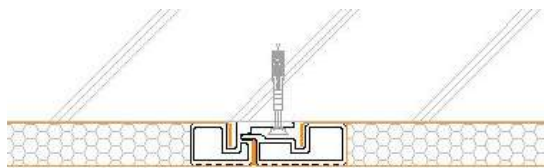

## Puracore® 17.5mm Aluminium Honeycomb Ceiling Liner Panel

**Option 1 - Direct fix to ceiling**

**Option 2 - Batten fix to ceiling**

17.5mm liner panels can be installed direct to ceiling or batten fix to ceiling.

Panels are simply drilled and screwed into the ceiling through the special Male Edge on the panels. Another panel is then fixed into this joint, covering the screw.

### Summary Specification

Thickness	17.5mm
Standard Dimensions	2500/3000mm x 1200mm
Core	16.3mm Thick 3/4" Aluminium Honeycomb 3003 Grade
Facing Skin	0.5mm Galvanised Steel Substrate with Specified Finish/ Stainless-steel/Aluminium Powder Coat
Finish For Galvanised Steel Substrate	PVC Laminate / Polyester Painted / Primer / P.E.T
Adhesive	2 pack solvent free adhesive @ 300g/m <sup>2</sup> per face
Weight	10.66 kg/m <sup>2</sup>
Max. Length	3000 mm
Joint	Interlocking edge extrusion to long sides secret fix. 4 sided extrusion option to allow stacking of panels for heights above 3000mm
Fire Resistance	Class 'O'
FM Approval	4882