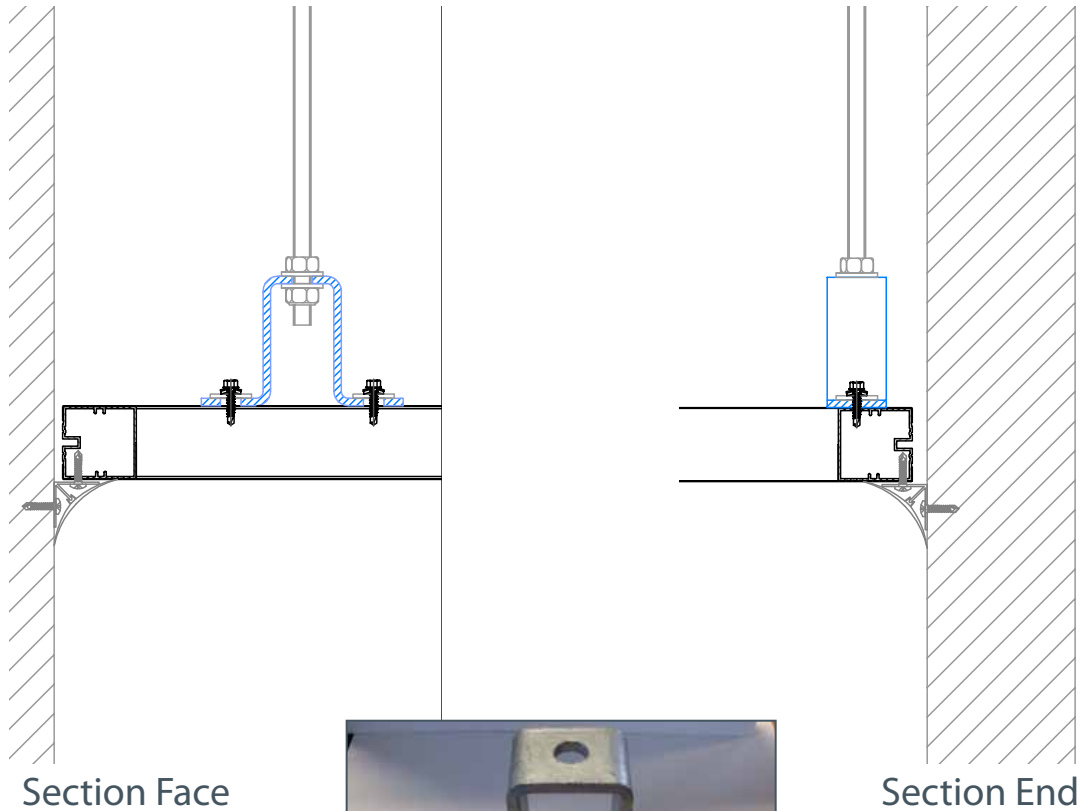

Puracore[®] UB403 Suspension Ceiling

Specification	
Components	x2 M8 Blind Bolts, x2 M8 Washers, UB403 Hanging Bracket
Bracket	135mm x 85mm
Material	Galvanised Steel
Fixing	x2 Blind bolts into box section
Compatibility	Full Puracore range
Loading	Pull out design load 4.1kN/drop
Comments	For use with ceilings in room corners and long span perimeter panels where there are no joints for standard hangers